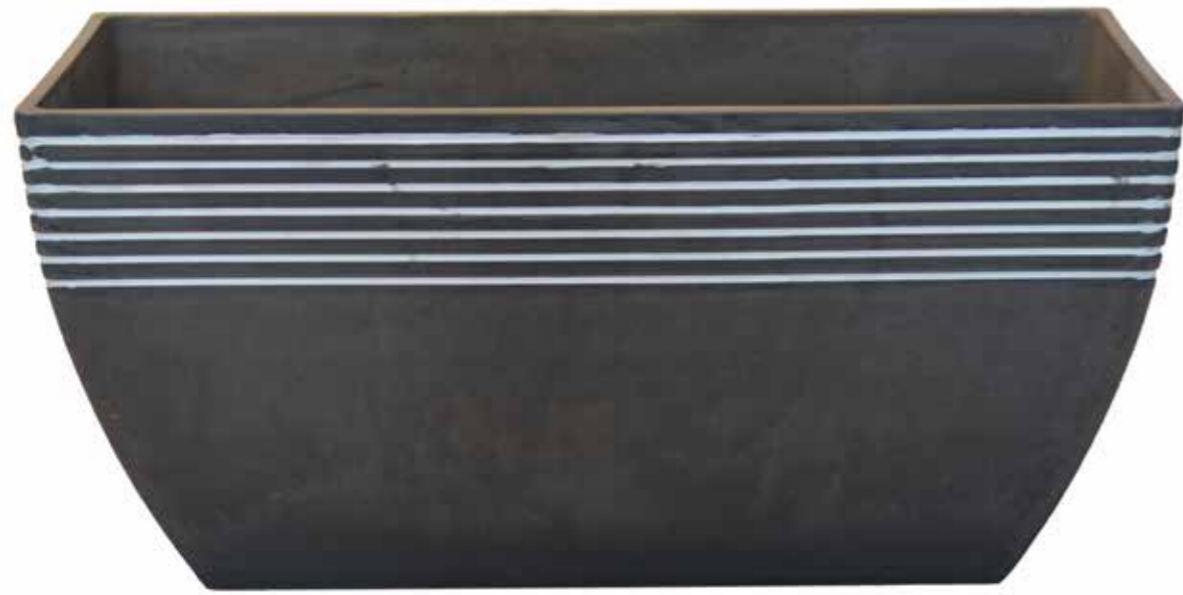

Stonefusion Squat Cone Pot
004378 Extra Large 25.5Dia x 20H cm - **$30.83**
Colours Available: 0001 White, 0092 Grey

Stonefusion Tapered Pinstriped Trough

004380 60Lx30Wx28Hcm - **$89.56**

Colours Available: 0094 Charcoal