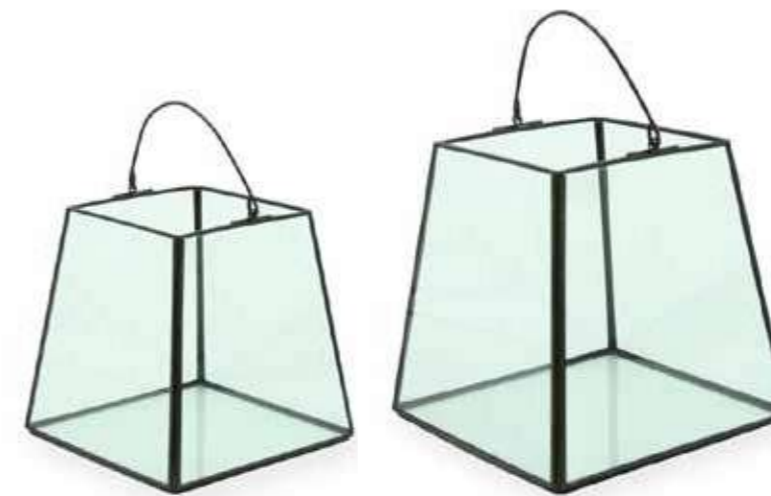

Glass "Moonglade"
Terrarium
005344 w/Hinged Lid 11TSq x
15BSq x 14.5H cm - **$27.74**
005346 w/Hinged Lid 15TSq x
20BSq x 20H cm - **$38.56**
Colours Available : 9895 Clear/Black