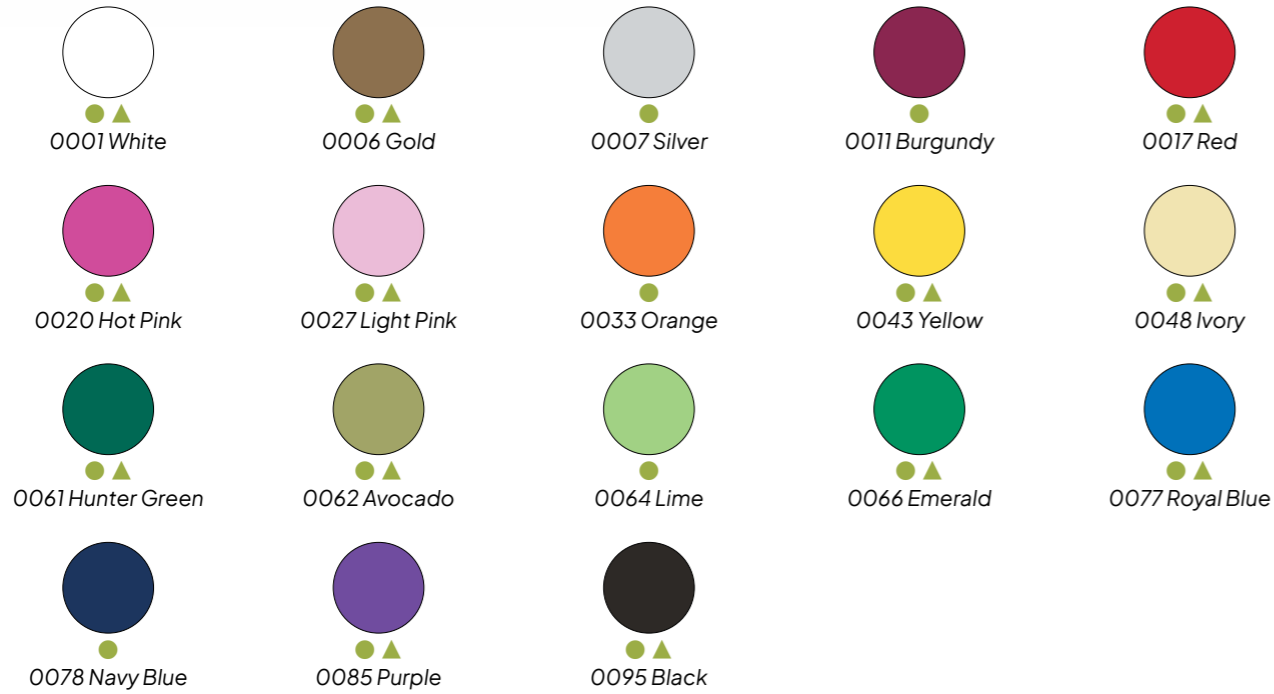

● **002031** 32mm x 100m - \$11.59
 ▲ **002032** 50mm x 100m - \$16.92

Colours Available:

Paua Look

002117-7467 32mm x 50m
 - Sapphire/Lime - \$13.83

Crimped Curling

002340 5mm x 500m - \$7.65

Colours Available: