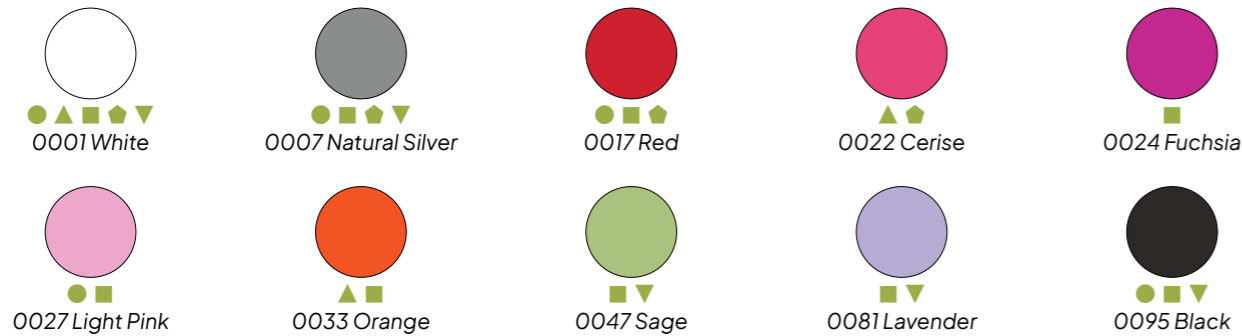

V-Shape Bucket

- **005755** w/Ear Handles Small 14.5TD x 10BD x 20H cm - $12.29
  Colours Available: 0001 White
- **005756** w/Ear Handles Medium 19.5TD x 12.5BD x 30H cm - $16.23
  Colours Available: 0001 White, 0007 Natural Silver, 0095 Black
- **005757** w/Ear Handles Large 22TD x 15.5BD x 37.5H cm - $19.32
  Colours Available: 0001 White, 0007 Natural Silver, 0095 Black
- **005758** w/Ear Handles Extra Large 28TD x 19BD x 34H cm - $50.92
  Colours Available: 0001 White, 0007 Natural Silver