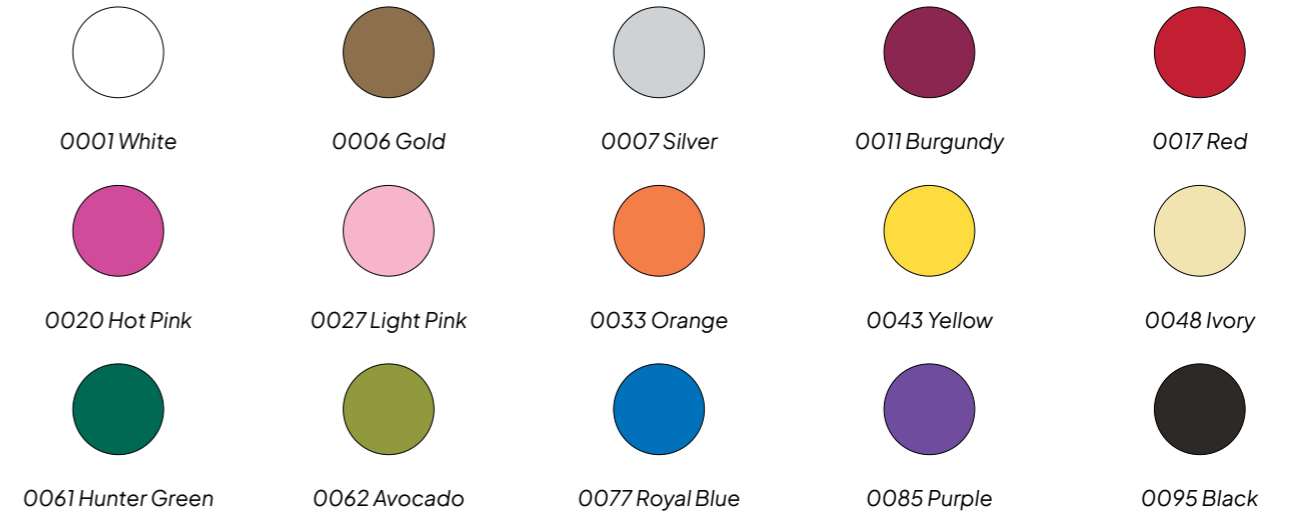

● **002031** 32mm x 100m - \$11.59
 ▲ **002032** 50mm x 100m - \$16.92

Colours Available:

Paua Look

002117-7467 32mm x 50m
 - Sapphire/Lime - \$13.83

Crimped Curling

002340 5mm x 500m - \$7.65

Colours Available: